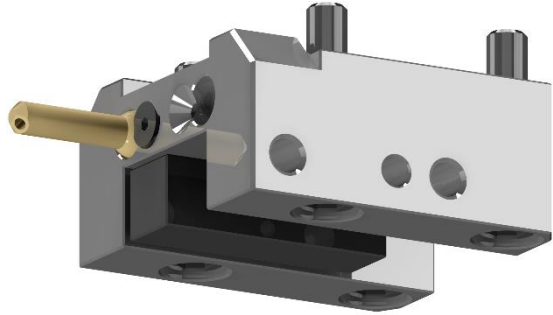

Face cutting holder

HAAAS TURRET

Hybrid VB24

RGX F-20x38(HA)

Cooling: *external*