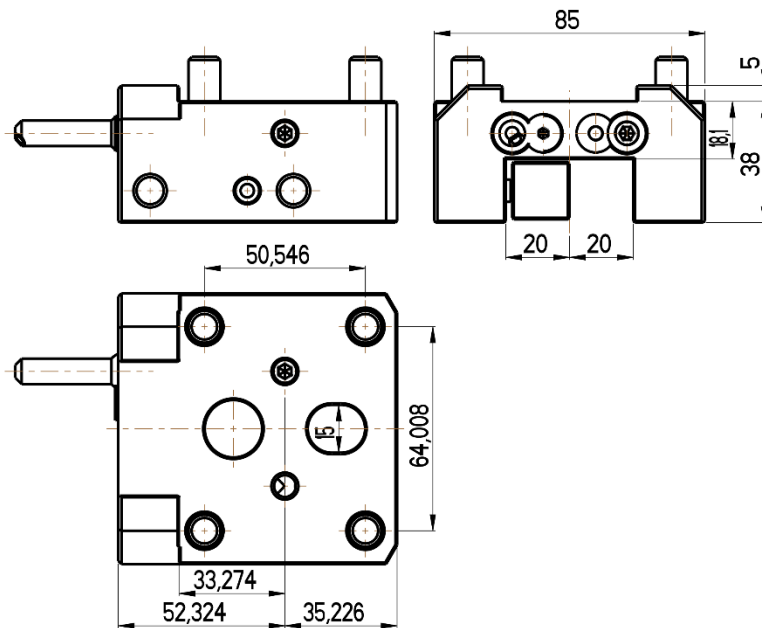

Face cutting holder

HAAAS TURRET

Hybrid VB24

RGX F-20x38(HA)

Cooling: *external*