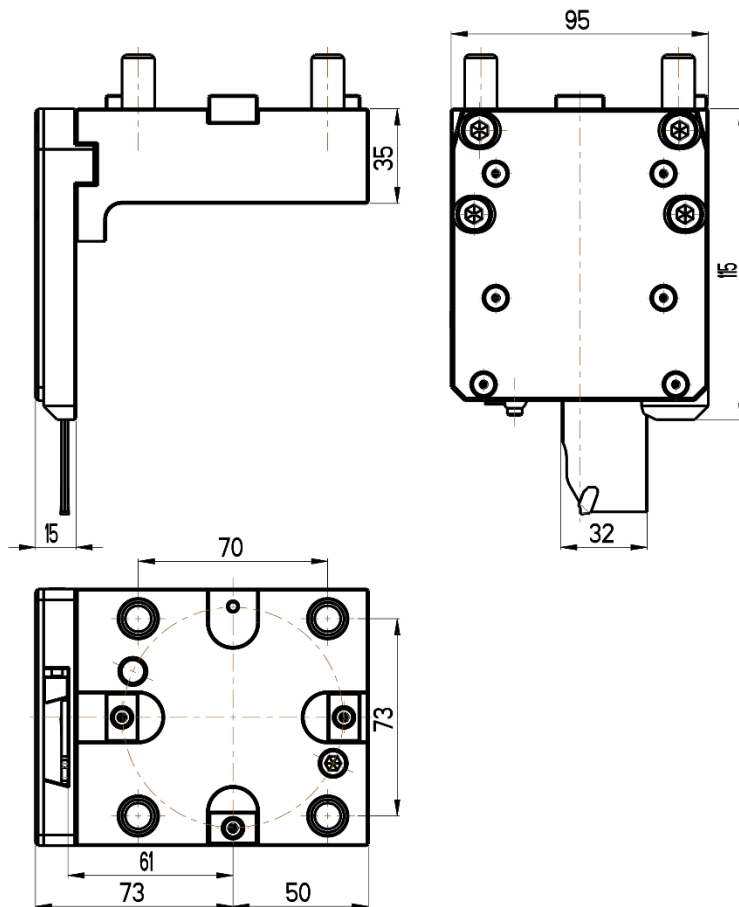

Cut-off holder, adjustable, right
DOOSAN TURRET
BMT 65

RGX CR-65X32(DO)

Cooling: *external*