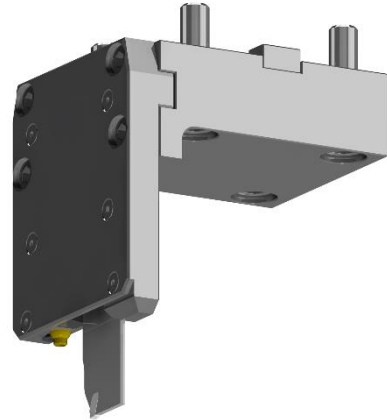

Cut-off holder, adjustable, right
DOOSAN TURRET
BMT 65

RGX CR-65X32(DO)

Cooling: *external*