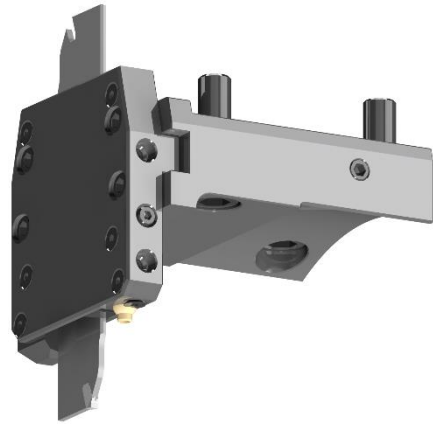

Cut-off holder, adjustable, left
Nakamura-Tome TURRET
BMT 65

RGX CL-65X32(NT)

Cooling: *external*