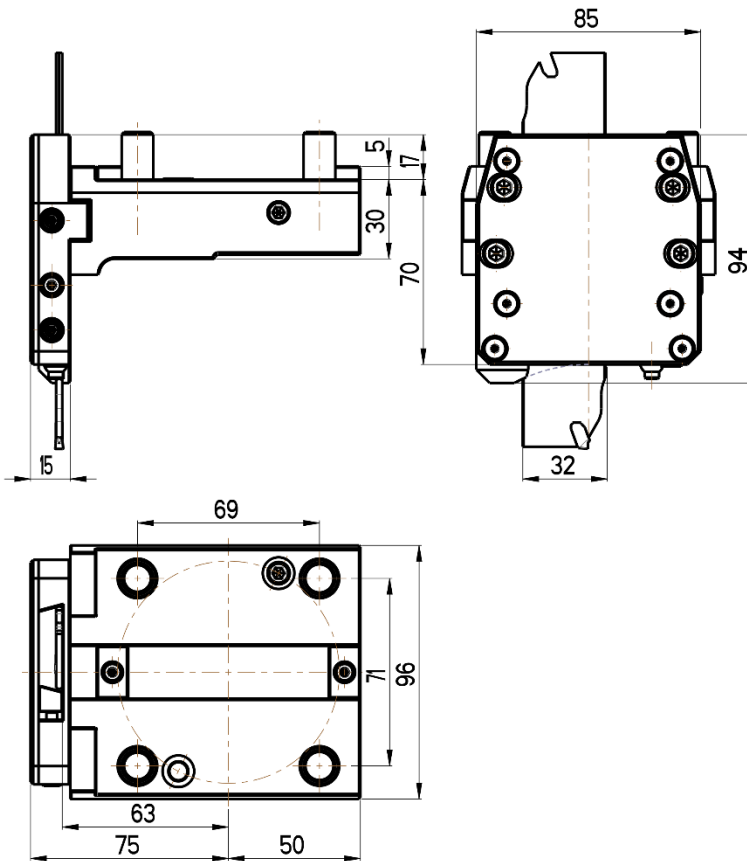

Cut-off holder, adjustable, left
Nakamura-Tome TURRET
BMT 65

RGX CL-65X32(NT)

Cooling: *external*