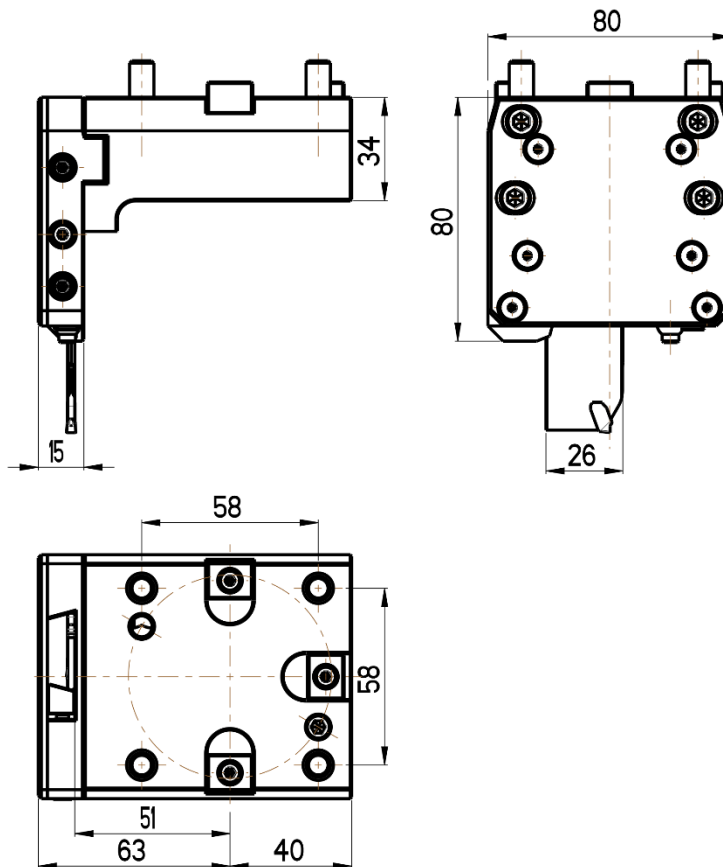

Cut-off holder, adjustable, left
DOOSAN TURRET
BMT 45

RGX CL-45X26(DO)

Cooling: external