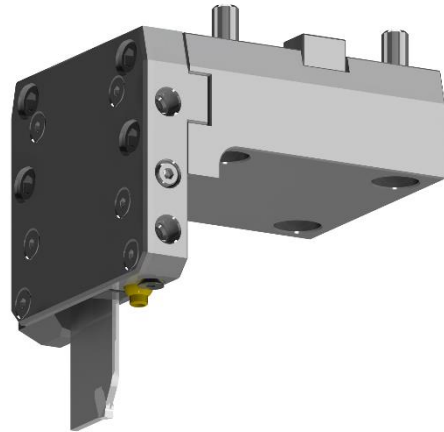

Cut-off holder, adjustable, left
DOOSAN TURRET
BMT 45

RGX CL-45X26(DO)

Cooling: external