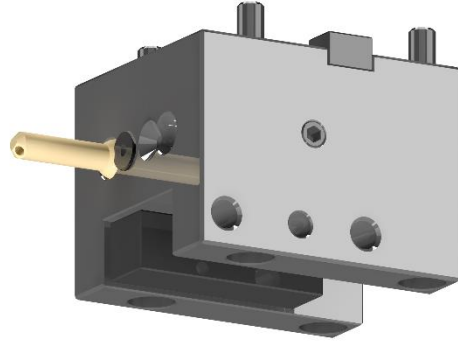

Face cutting holder
DOOSAN TURRET
BMT 45

RGX F-45x20x65(DO)

Cooling: *external*