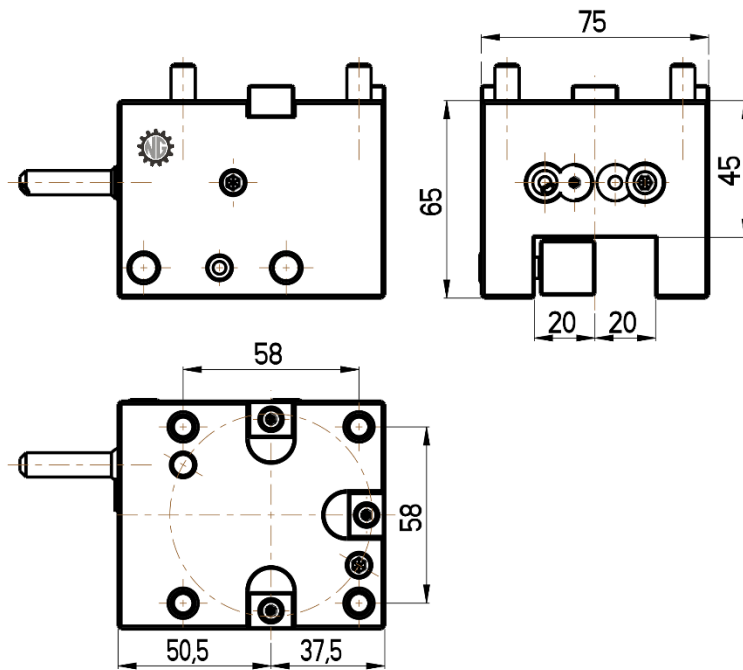

Face cutting holder
DOOSAN TURRET
BMT 45

RGX F-45x20x65(DO)

Cooling: *external*