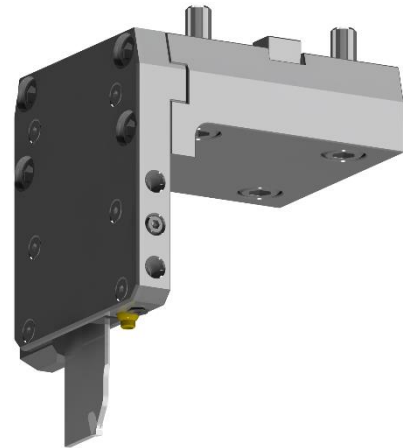

Cut-off holder, adjustable, left
DOOSAN TURRET
BMT 55

RGX CL-55X32(DO)

Cooling: *external*