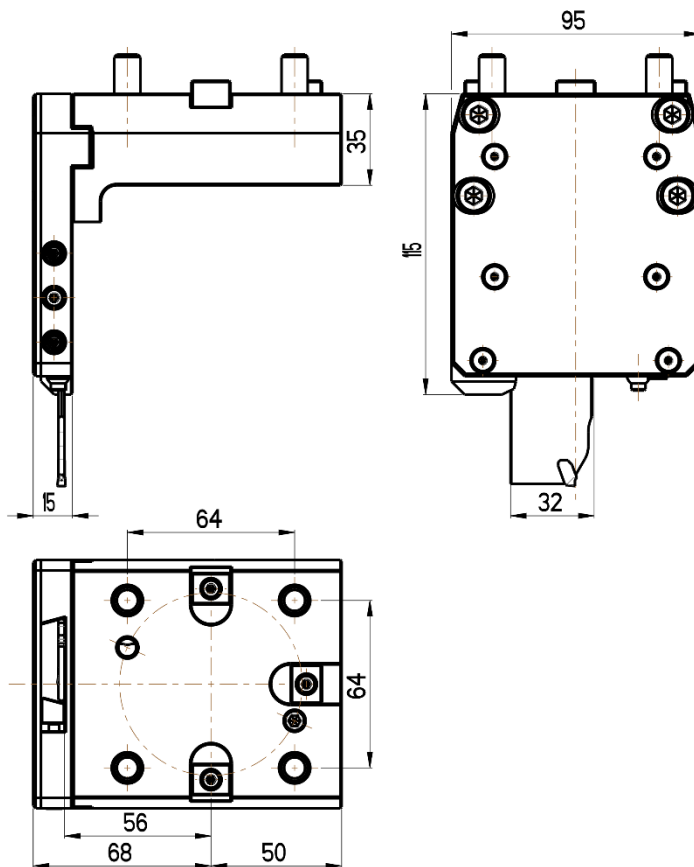

Cut-off holder, adjustable, left
DOOSAN TURRET
BMT 55

RGX CL-55X32(DO)

Cooling: *external*