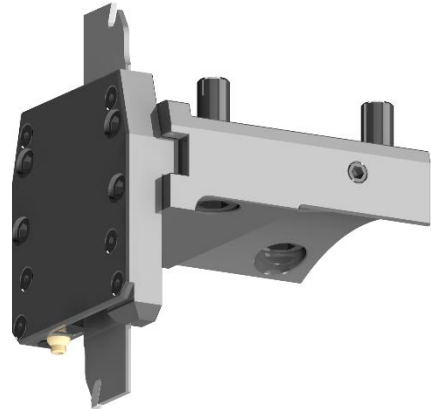

Cut-off holder, adjustable, right
Nakamura-Tome TURRET
BMT 65

RGX CR-65X32(NT)

Cooling: *external*