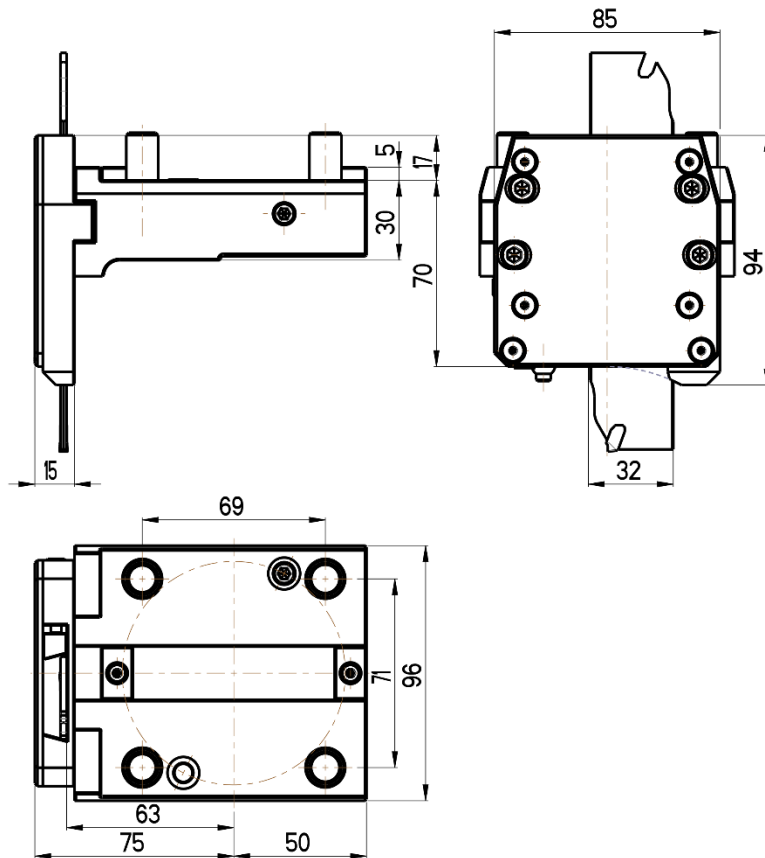

Cut-off holder, adjustable, right
Nakamura-Tome TURRET
BMT 65

RGX CR-65X32(NT)

Cooling: *external*