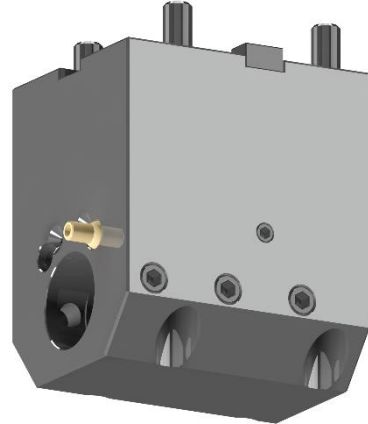

ID cutting holder
DOOSAN TURRET
BMT 65

RGX ID-65x40x100(DO)

Cooling: *external & internal*