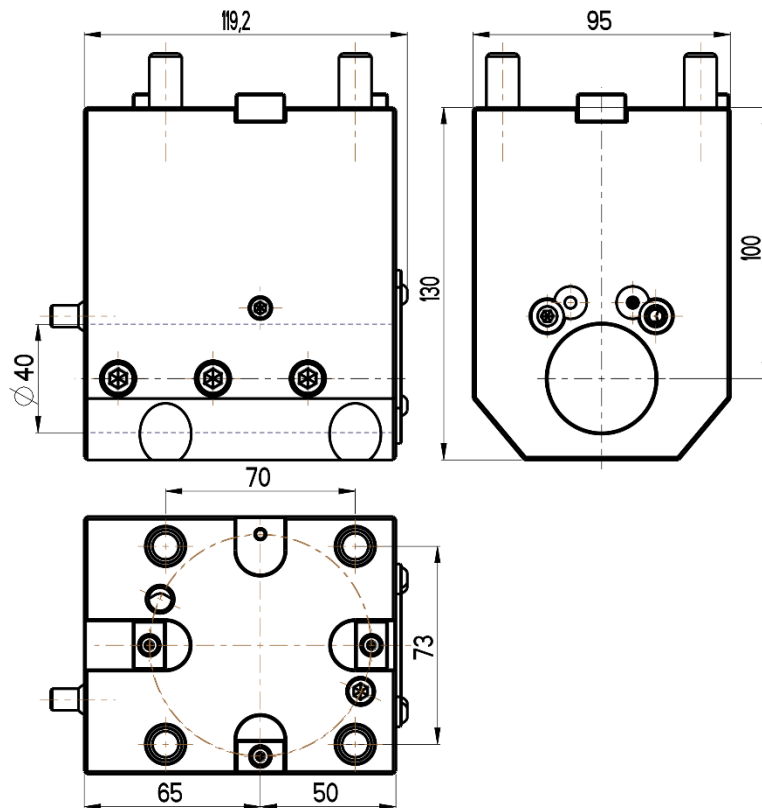

ID cutting holder
DOOSAN TURRET
BMT 65

RGX ID-65x40x100(DO)

Cooling: *external & internal*