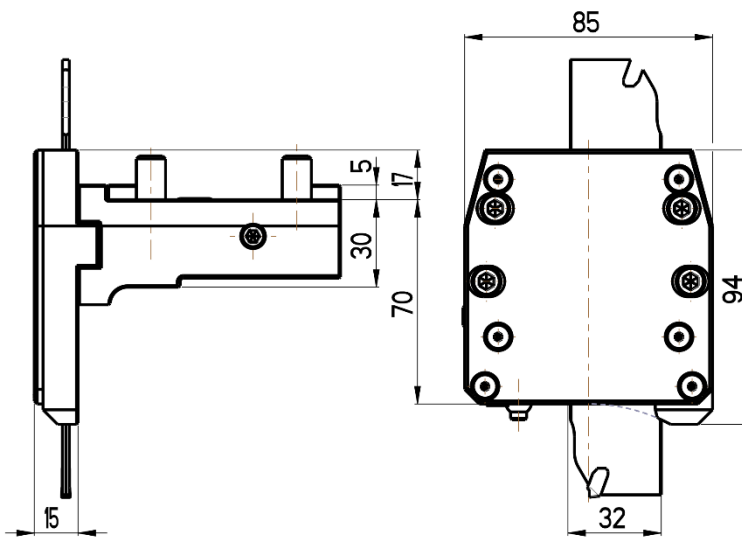

Cut-off holder, adjustable, right
Nakamura-Tome TURRET
BMT 55

RGX CR-55X32(NT)

Cooling: *external*