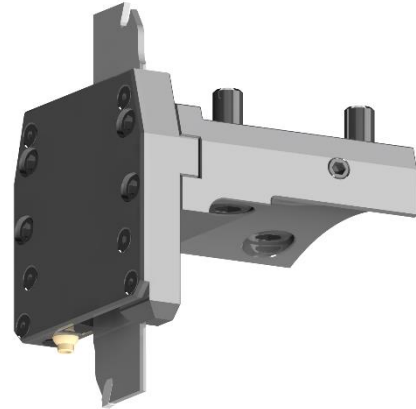

Cut-off holder, adjustable, right
Nakamura-Tome TURRET
BMT 55

RGX CR-55X32(NT)

Cooling: *external*