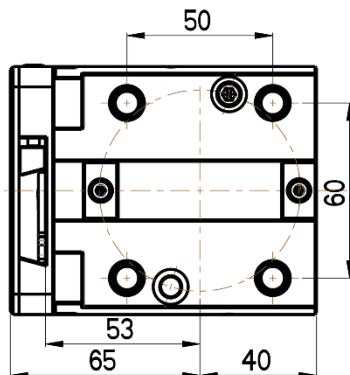

Cut-off holder, adjustable, right
Nakamura-Tome TURRET
BMT 55

RGX CR-55X32(NT)

Cooling: *external*