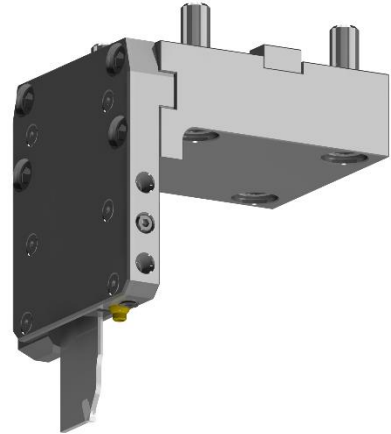

Cut-off holder, adjustable, left
DOOSAN TURRET
BMT 65

RGX CL-65X32(DO)

Cooling: *external*