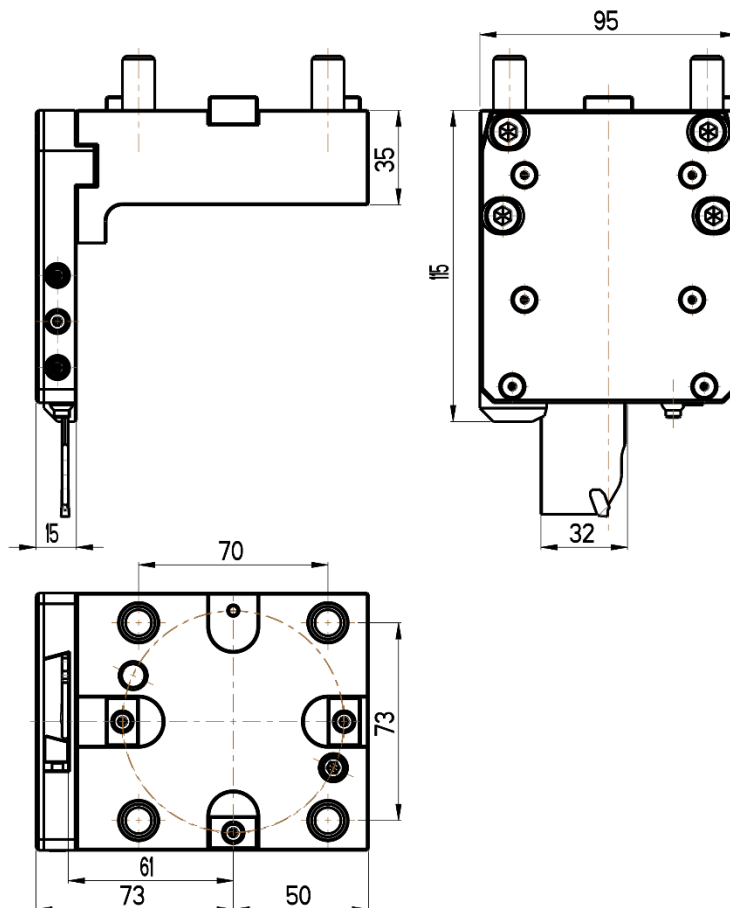

Cut-off holder, adjustable, left
DOOSAN TURRET
BMT 65

RGX CL-65X32(DO)

Cooling: *external*